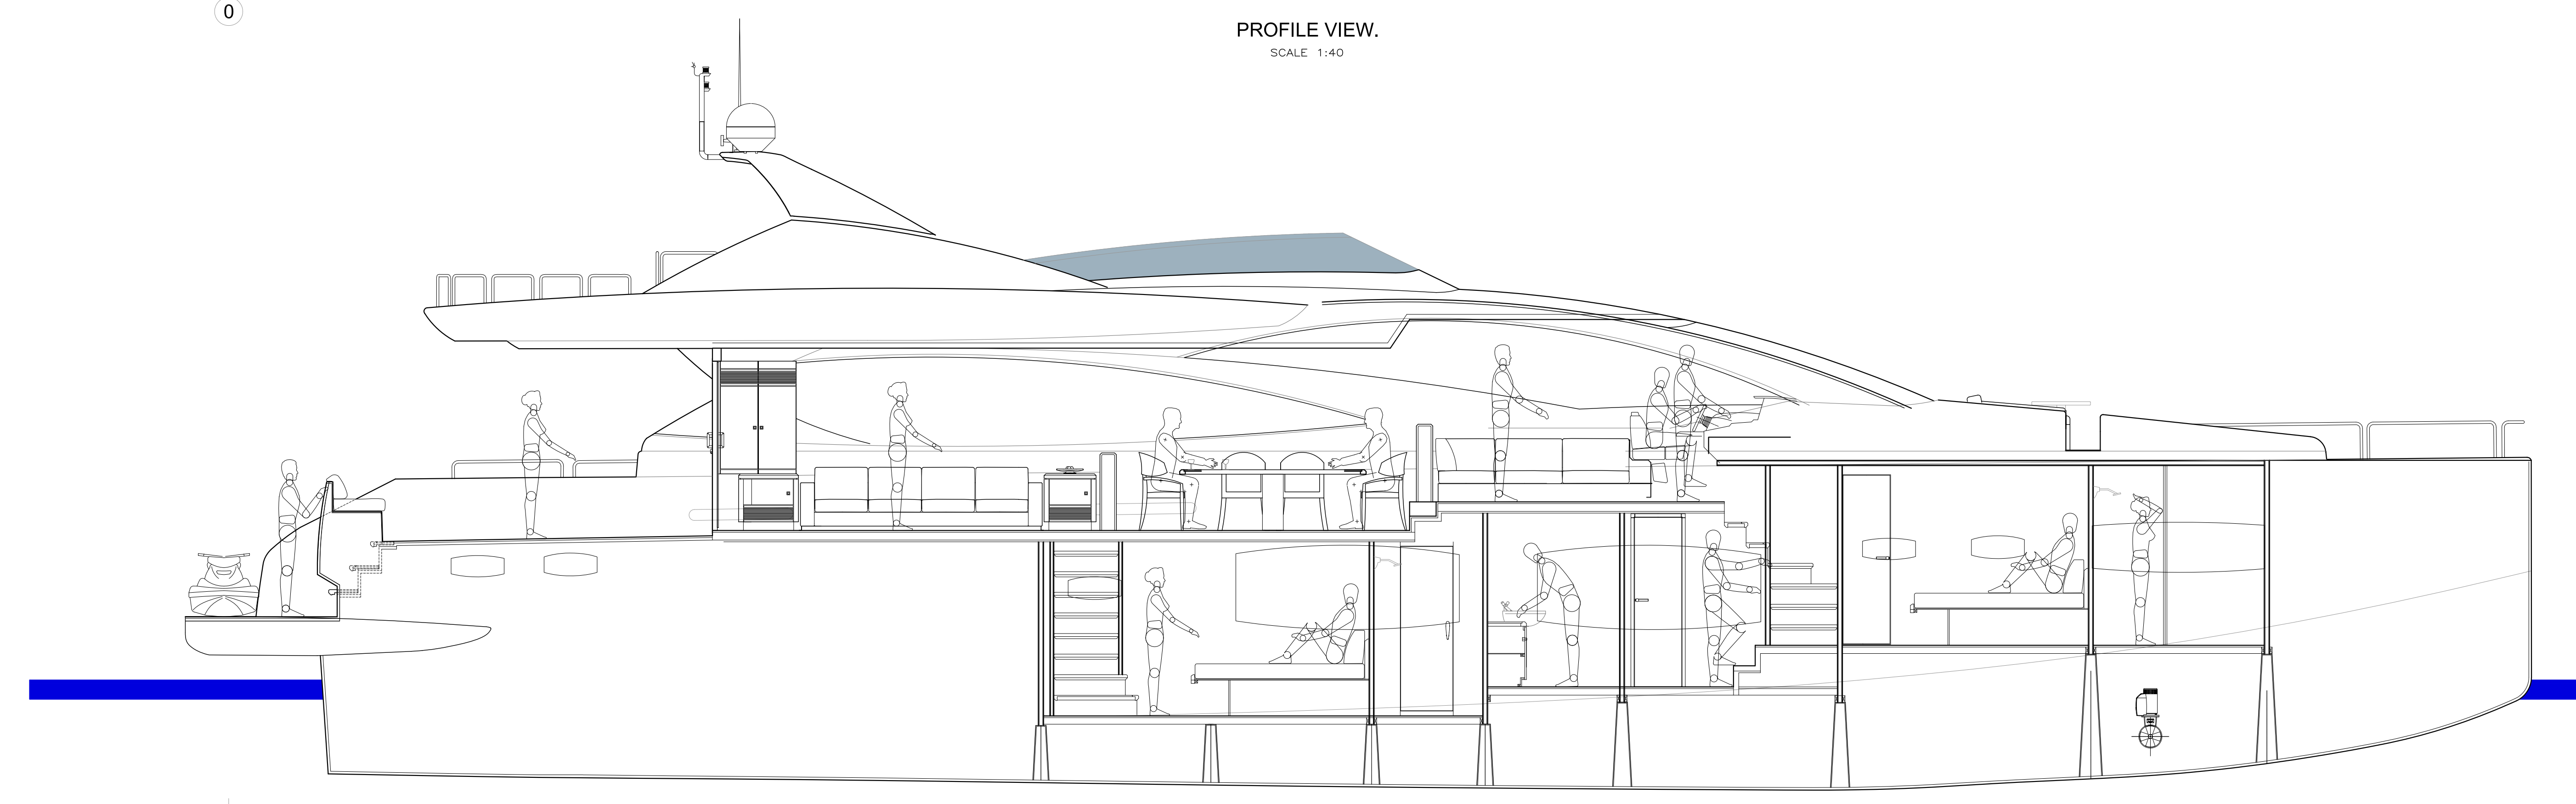

PROFILE VIEW.
SCALE 1:40

LONGITUDINAL SECTION.
SCALE 1:40