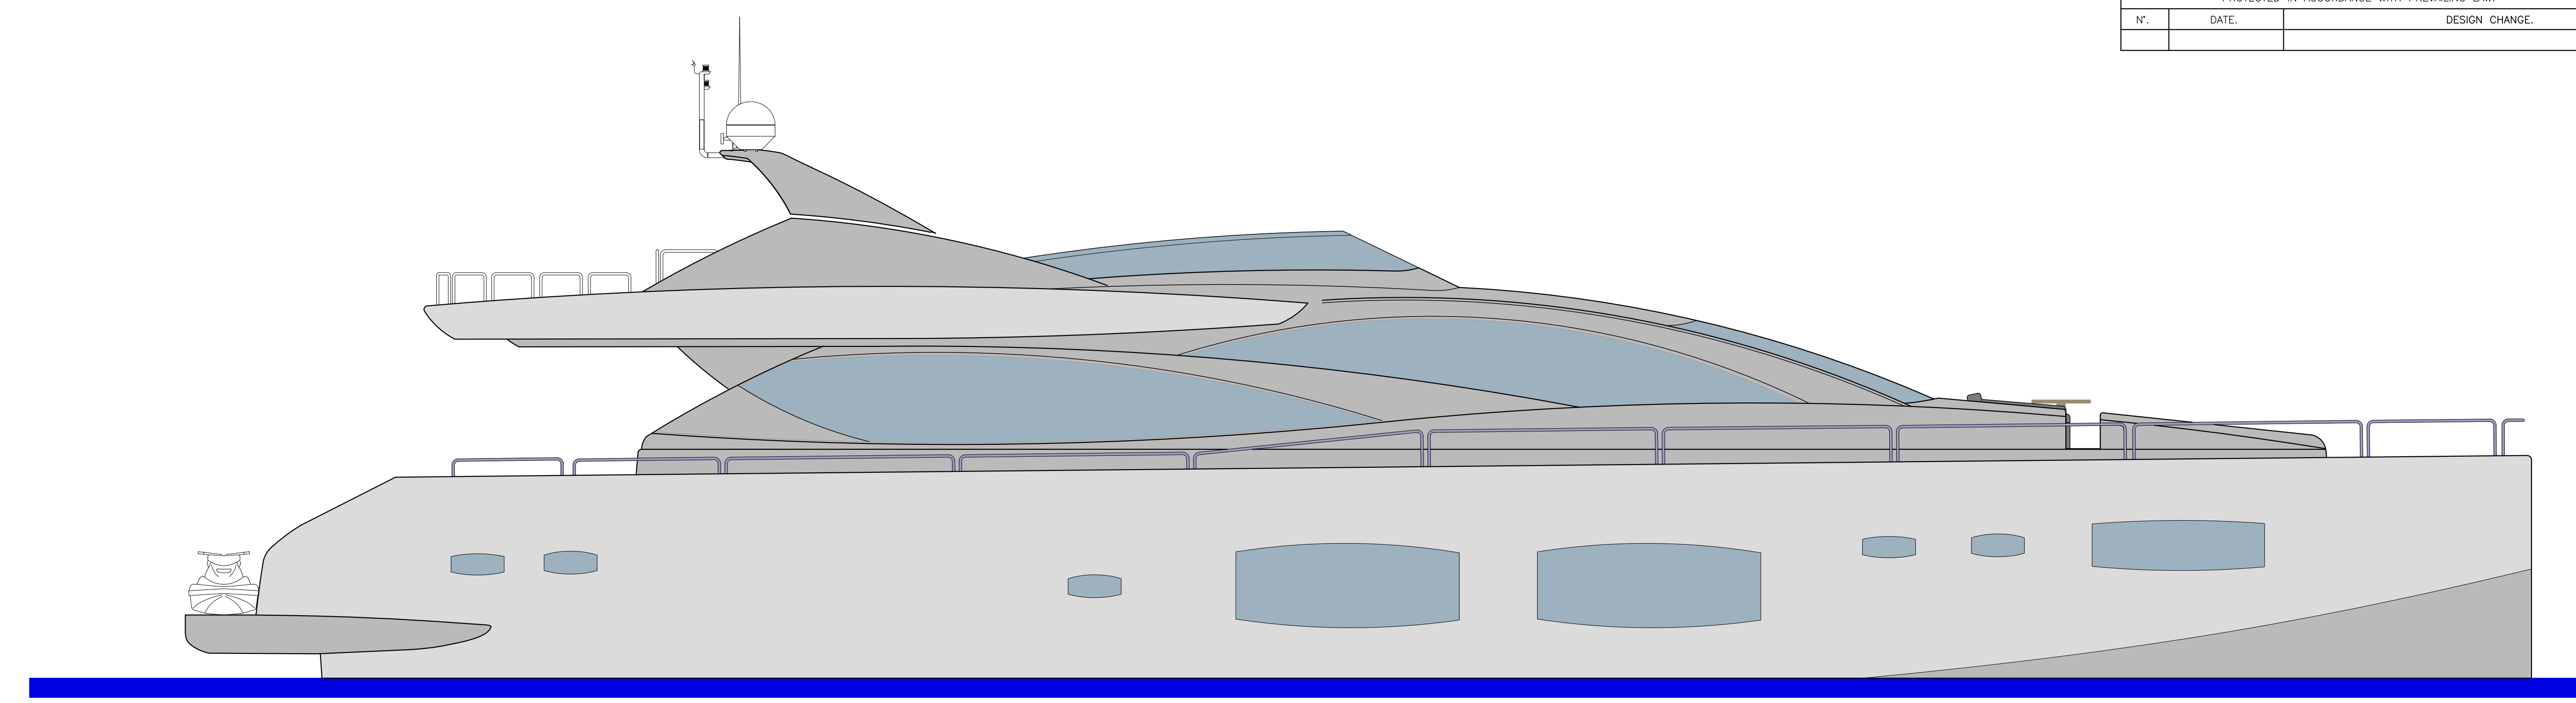

PRINCIPAL DIMENSIONS

2011 - PROGETO270 MOTORYACHT
AGENT FOR GYD: YACHT CONSULTANT ASIA (HK) LTD.

MEZZERA - GANDINO
YACHT DESIGNERS & NAVAL ARCHITECTS

DESIGN:	PROGETTO 270
DRAWING:	GENERAL ARRANGEMENT - A.
SCALE:	1:40
DATE:	SEPTEMBER 19/2011
DRAWING N°:	
DRAWING BY:	JS.

Via Leonardo Da Vinci 195 - 55049 Viareggio(LU) - Italia - www.mezzer-gandino.com