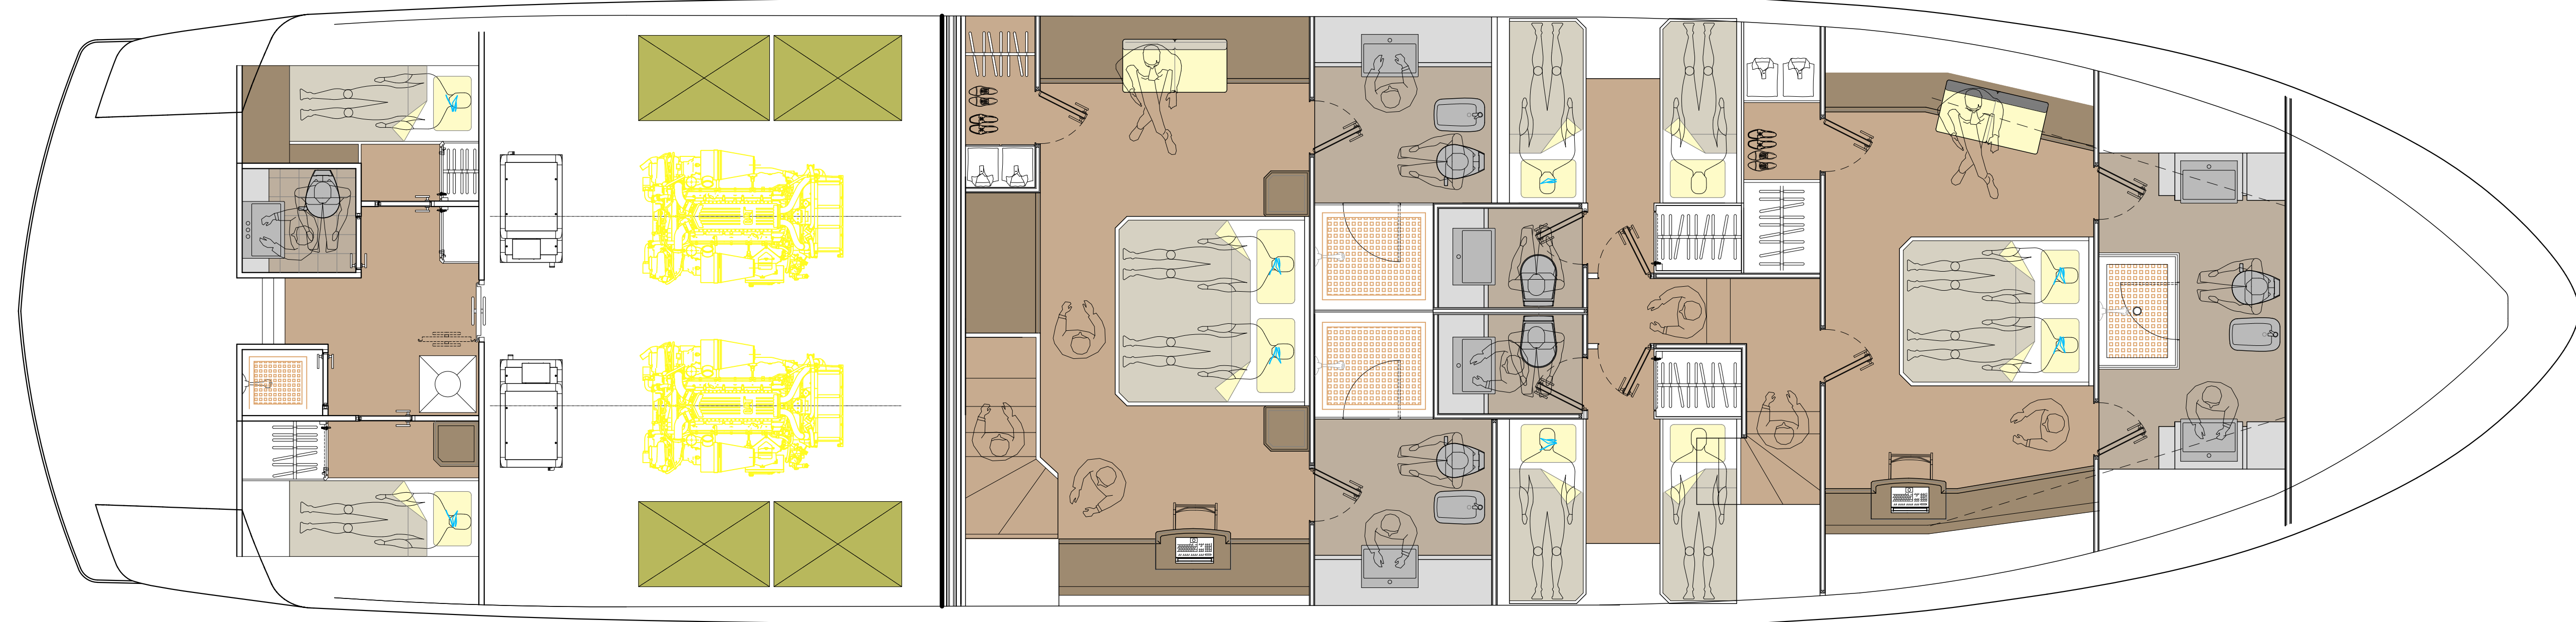

INTERIOR TOP VIEW.
SCALE 1:40