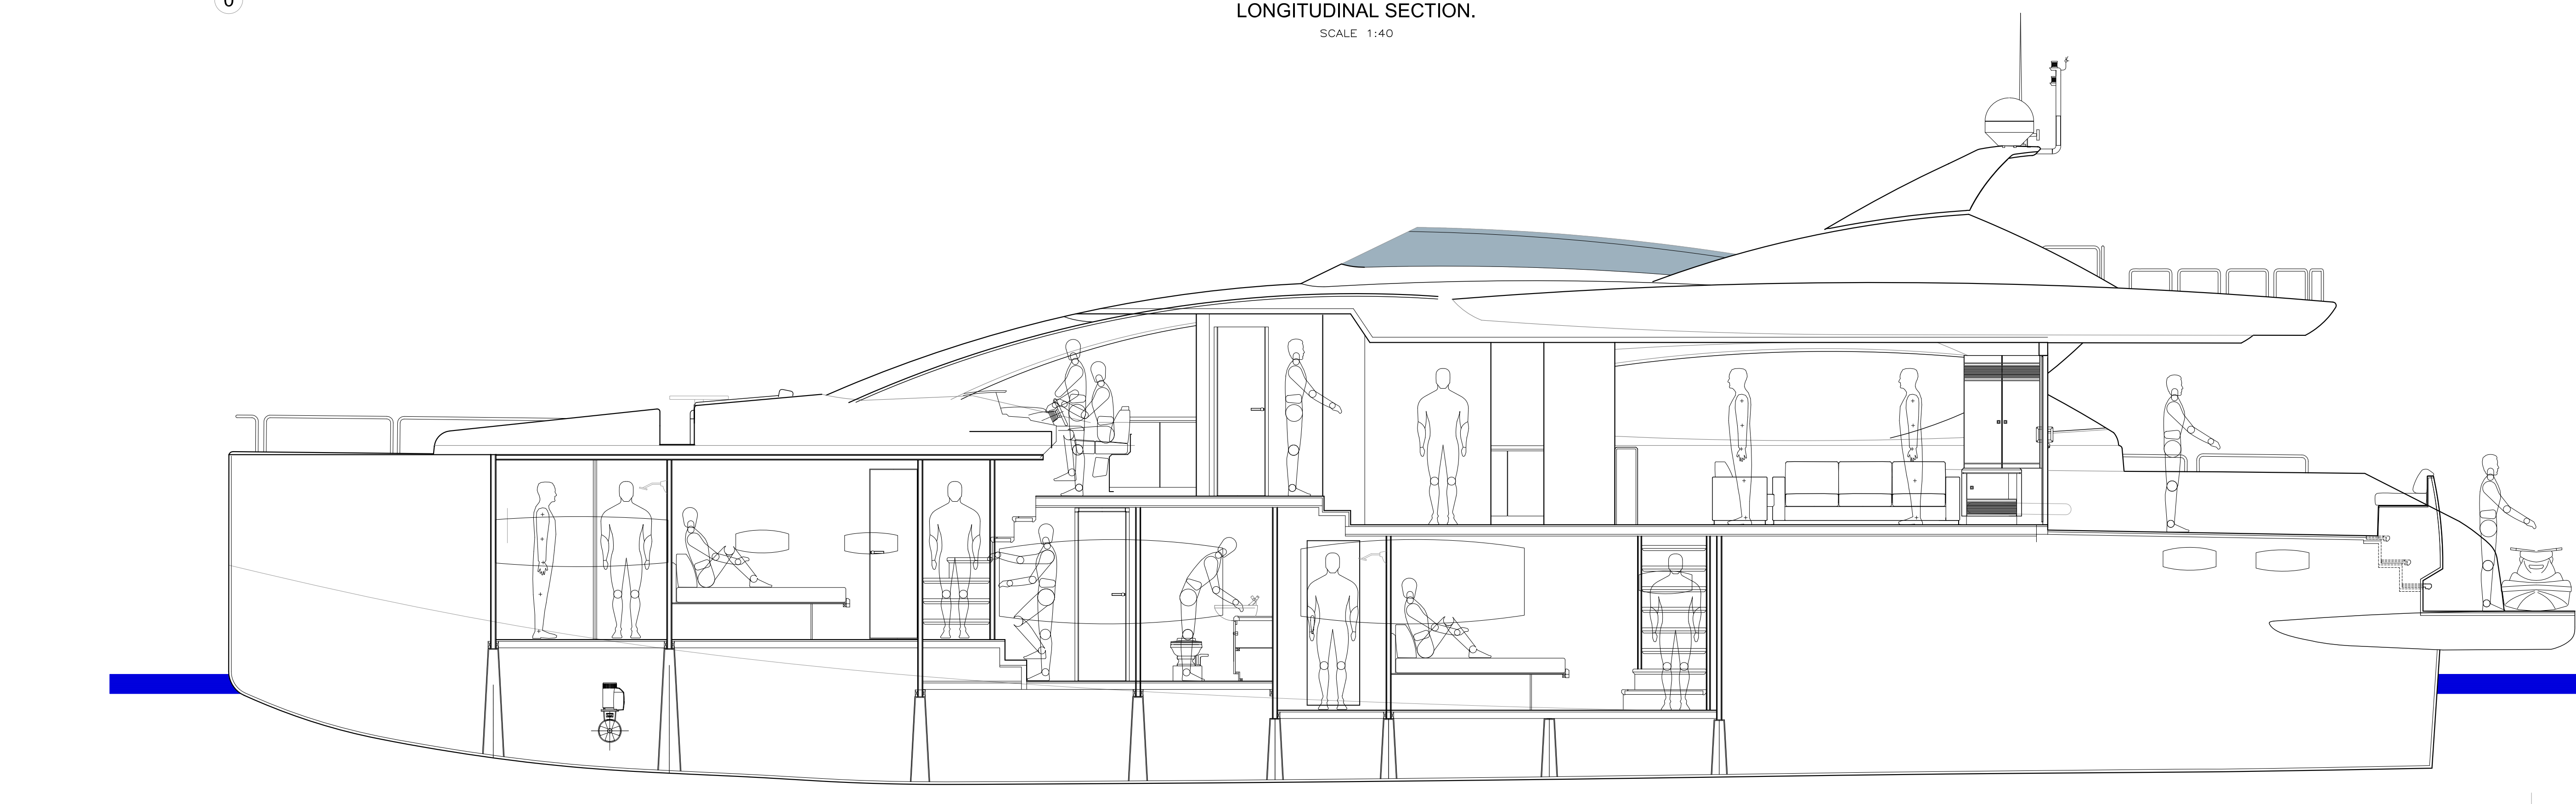

LONGITUDINAL SECTION.
SCALE 1:40

PRINCIPAL DIMENSIONS

2011 - PROGETO270 MOTORYACHT
AGENT FOR GYD: YACHT CONSULTANT ASIA (HK) LTD.

MEZZERA - GANDINO
YACHT DESIGNERS & NAVAL ARCHITECTS

DESIGN:	PROGETTO 270
DRAWING:	GENERAL ARRANGEMENT - A.
SCALE:	1:40
DATE:	SEPTEMBER 19/2011
DRAWING N°:	
DRAWING BY:	JS.

Via Leonardo Da Vinci 195 - 55049 Viareggio(LU) - Italia - www.mezzer-gandino.com