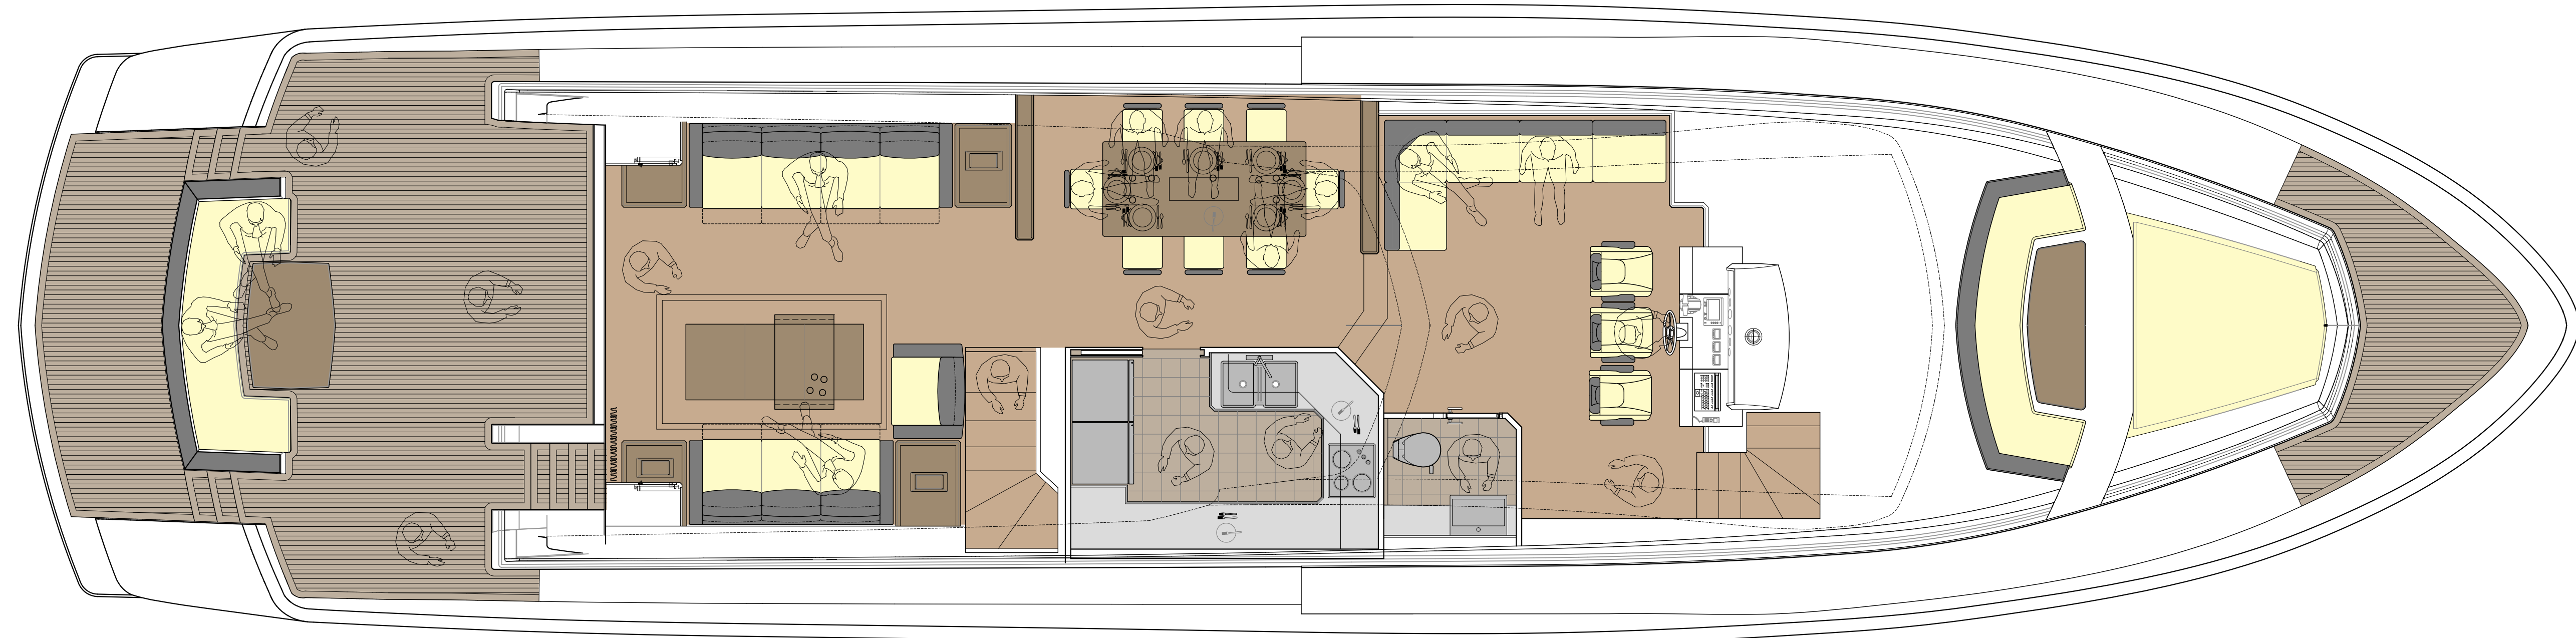

MAIN DECK TOP VIEW.
SCALE 1:40