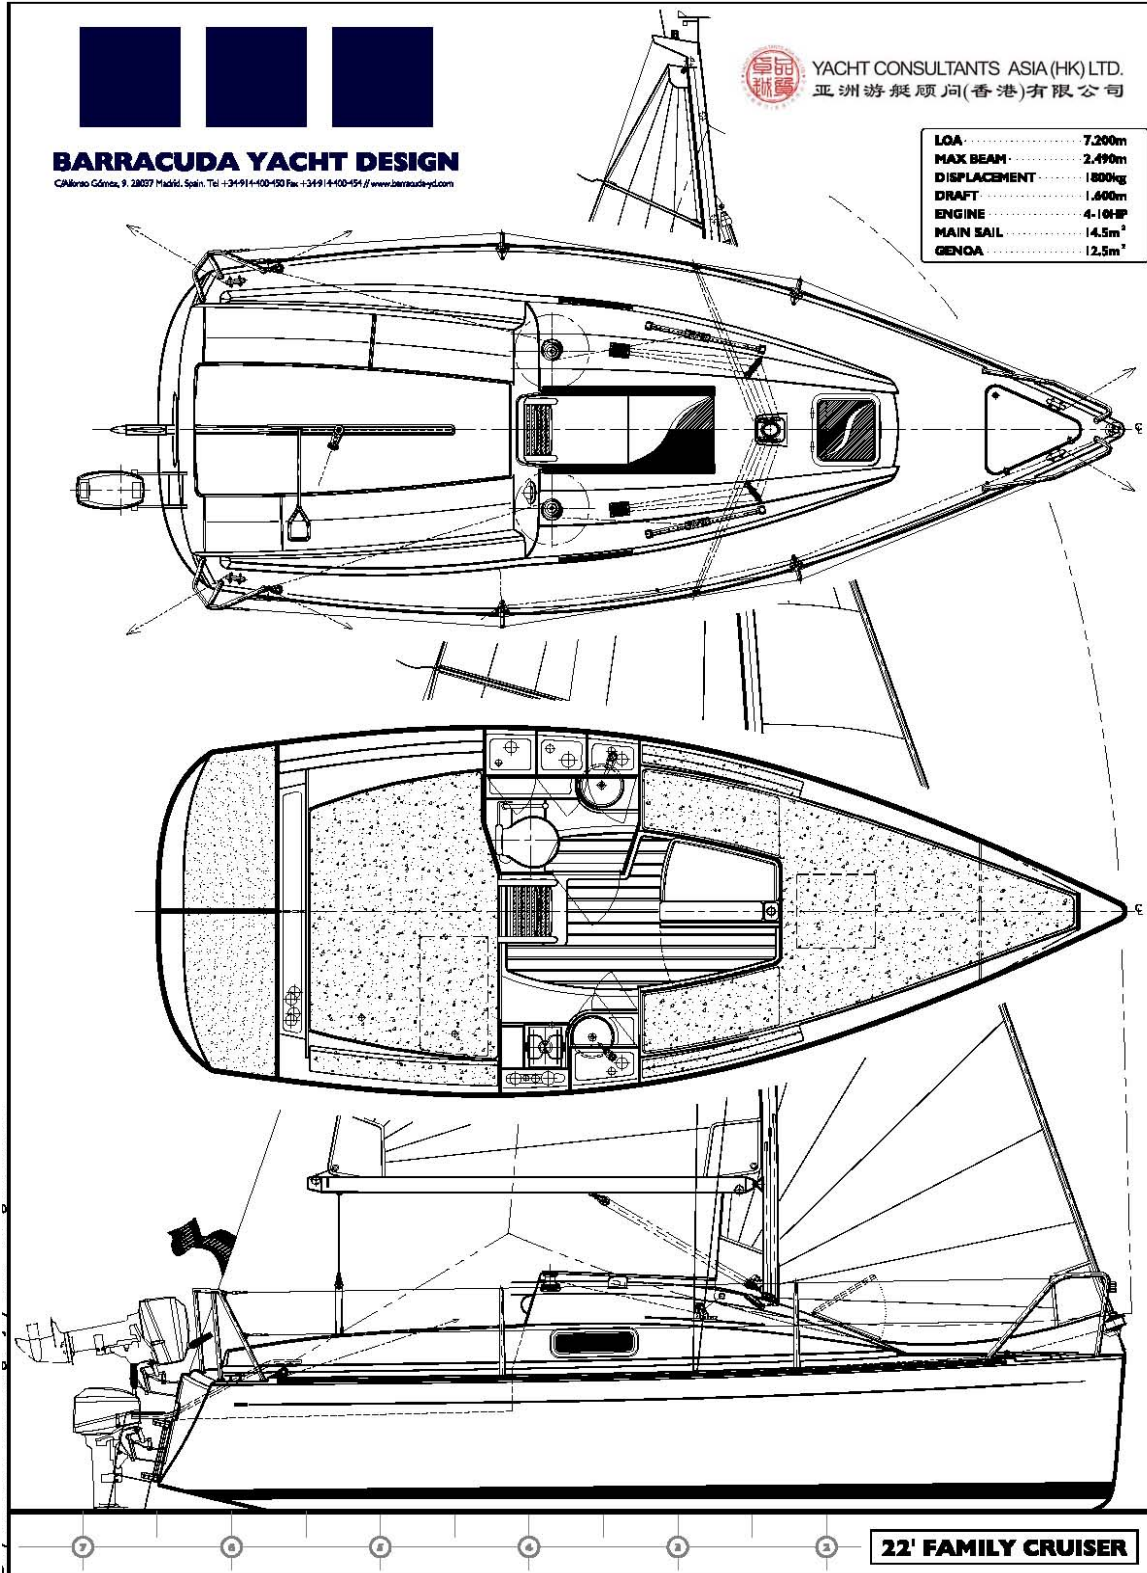

YACHT CONSULTANTS ASIA (HK) LTD.
亚洲游艇顾问(香港)有限公司

The GRANADA 22' (7.2meter) Family Cruiser

Small initiation cruising yacht for production, simple and economic. Easy to handle and with large cockpit space and interior height superior to most in its category. Medium-light displacement, giving the best performance for beginners, as well as the necessary security for a family cruiser.

For more information regarding this fantastic **22' (7.2meter) Family Cruiser** please contact us at info@yca-hk.com